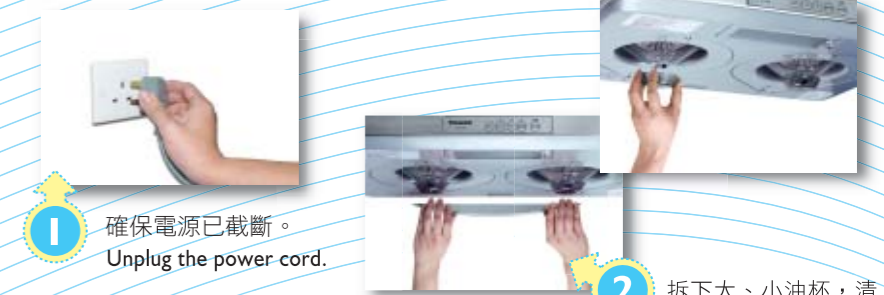

易拆式清洗 清理油垢最徹底 Easy Detachable For Cleaning

1 確保電源已截斷。
Unplug the power cord.

2 拆下大、小油杯，清理油杯中的油污。
Remove oil cups for oil discard.