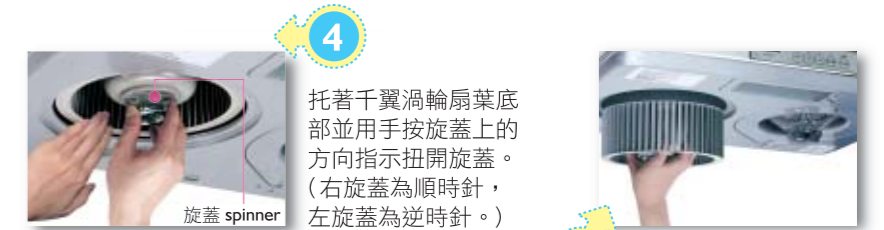

*只適用於FV-713N型號
for FV-713N only

易拆式清洗 清理油垢最徹底 Easy Detachable For Cleaning

1 確保電源已截斷。
Unplug the power cord.

2 拆下大、小油杯，清理油杯中的油污。
Remove oil cups for oil discard.

3 用螺絲批拆下兩端的螺絲，然後除下護罩清洗。
Unscrew two pieces of screw by using a screw-driver and remove fan guard for cleaning.