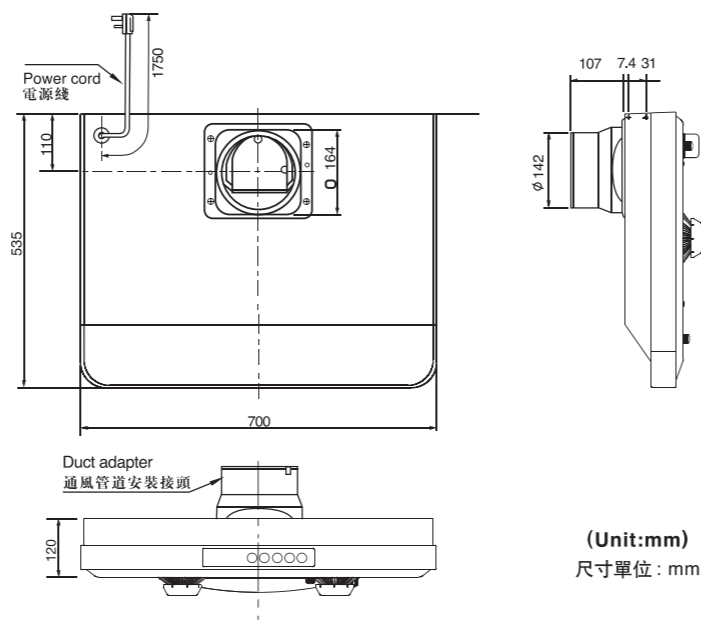

產品尺寸 Product Size

輕觸式按鈕，綠燈同時點亮，設計時尚高雅。

Luminous soft touch switch provides easy operation with charming light and allows you to switch on both fans synchronously with 3 speed options.

輕觸式按鈕顯示LED燈光，運作情況一目了然。