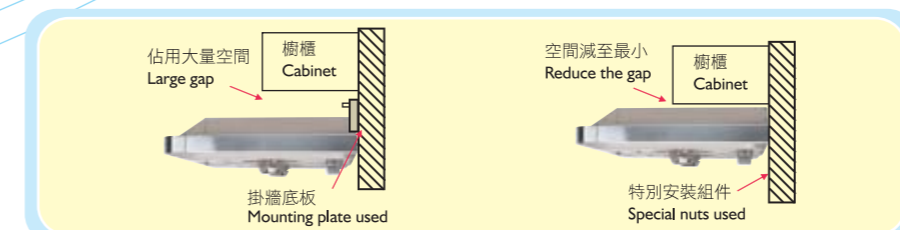

千翼渦輪扇葉設計吸力強勁 Powerful Sirocco Fan Design

以先進流體力學原理設計的千翼渦輪(Sirocco Fan)，轉動時能產生強勁的旋渦氣流，將空氣中的油煙和飄浮的油霧迅速收集及抽走，不但有效抽除油煙，連油煙味亦一併清除。加上流線型內膽，運作寧靜順暢。
The Sirocco fan applies advanced aerodynamic theory in a revolutionary design to create a powerful airflow capable of removing smoke, smell and oil mist with ease.

易潔塗層* Easy Clean Coating*

易潔塗層 Hydrophobic Coating

「易潔塗層」是一種氟化合物，能減低水份及油份跟表面的接觸。這物質的表面張力較低，使油份不會黏著。

"Hydrophobic Coating" is basically a paint composed of fluorine compound particles that have small affinity with water or oil. This material has low surface tension allowing oil droplets falling on without adhering to the material.

Ordinary Coating 一般塗層

Oil 油份
Other Ordinary Coating 一般塗層
Galvanized Steel 鐵片

油份散開及黏附表面。
Oil spread out and stick firmly on the surface of the ordinary coating

Hydrophobic Coating 易潔塗層

Oil Droplet 油份
Hydrophobic Coating 易潔塗層
Galvanized Steel 鐵片

油份轉化成球狀，防止黏附表面的情況發生。
Oil droplet form spherical shape when falling on the material that can prevent adhering to the surface

扇葉機身底部及護罩部份以「防水易潔」物料製造，只需使用乾布即可輕易抹去污跡。
Blades, lower panel and fan guards are coated with "Hydrophobic Coating", that dirt on which can be wiped up by dry cloth easily.

嶄新簡易安裝* Brand New Easy Installation*

使用特別設計組件，令安裝更輕易。
Easy installation is realized by the attached special nuts.

機身與櫥櫃空間減至最小。
Gap between range hood and cabinet over the product can be minimized.

備註：抽油煙機需安裝於堅固牆身上，不適合直接安裝於廚櫃底部。
The range hood must be mounted on the wall. It is not designed to be mounted on the kitchen cabinet.

*只適用於FV-713N型號
for FV-713N only